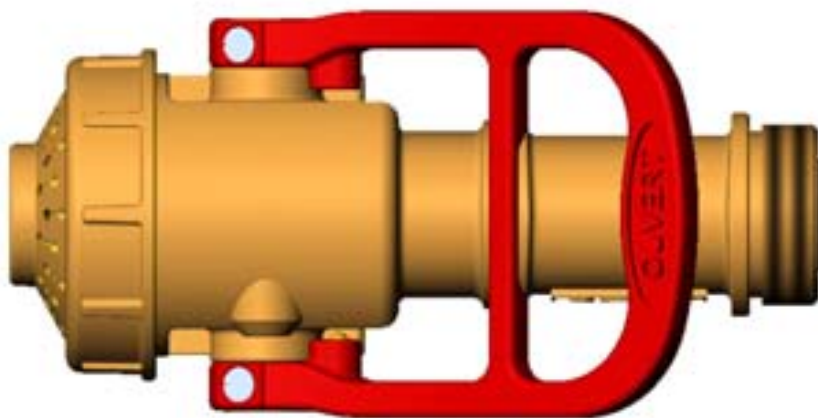

LANCE à ROBINETS
type J.S.N 40

WATER NOZZLE
fog-jet pattern

NOZZLE
type MA J.S.N 40
Matex Services