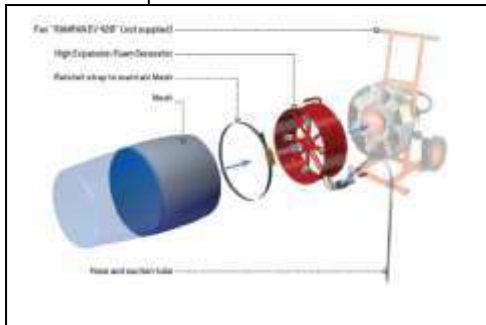

# FAN BLOWERS

**EURAMCO**

Electric ,Atex, Thermal Engines    Airflow :1700 up to 102000 M3/h    dia 8" à 28" ( 20 à 70 cm)

EX50Li

UB20

**EURAMCO**

QF164SE

ATEX

Foam Generator Hiex  
 Skid or trailer mounted  
 Spare parts for whole range

Ductile Connector